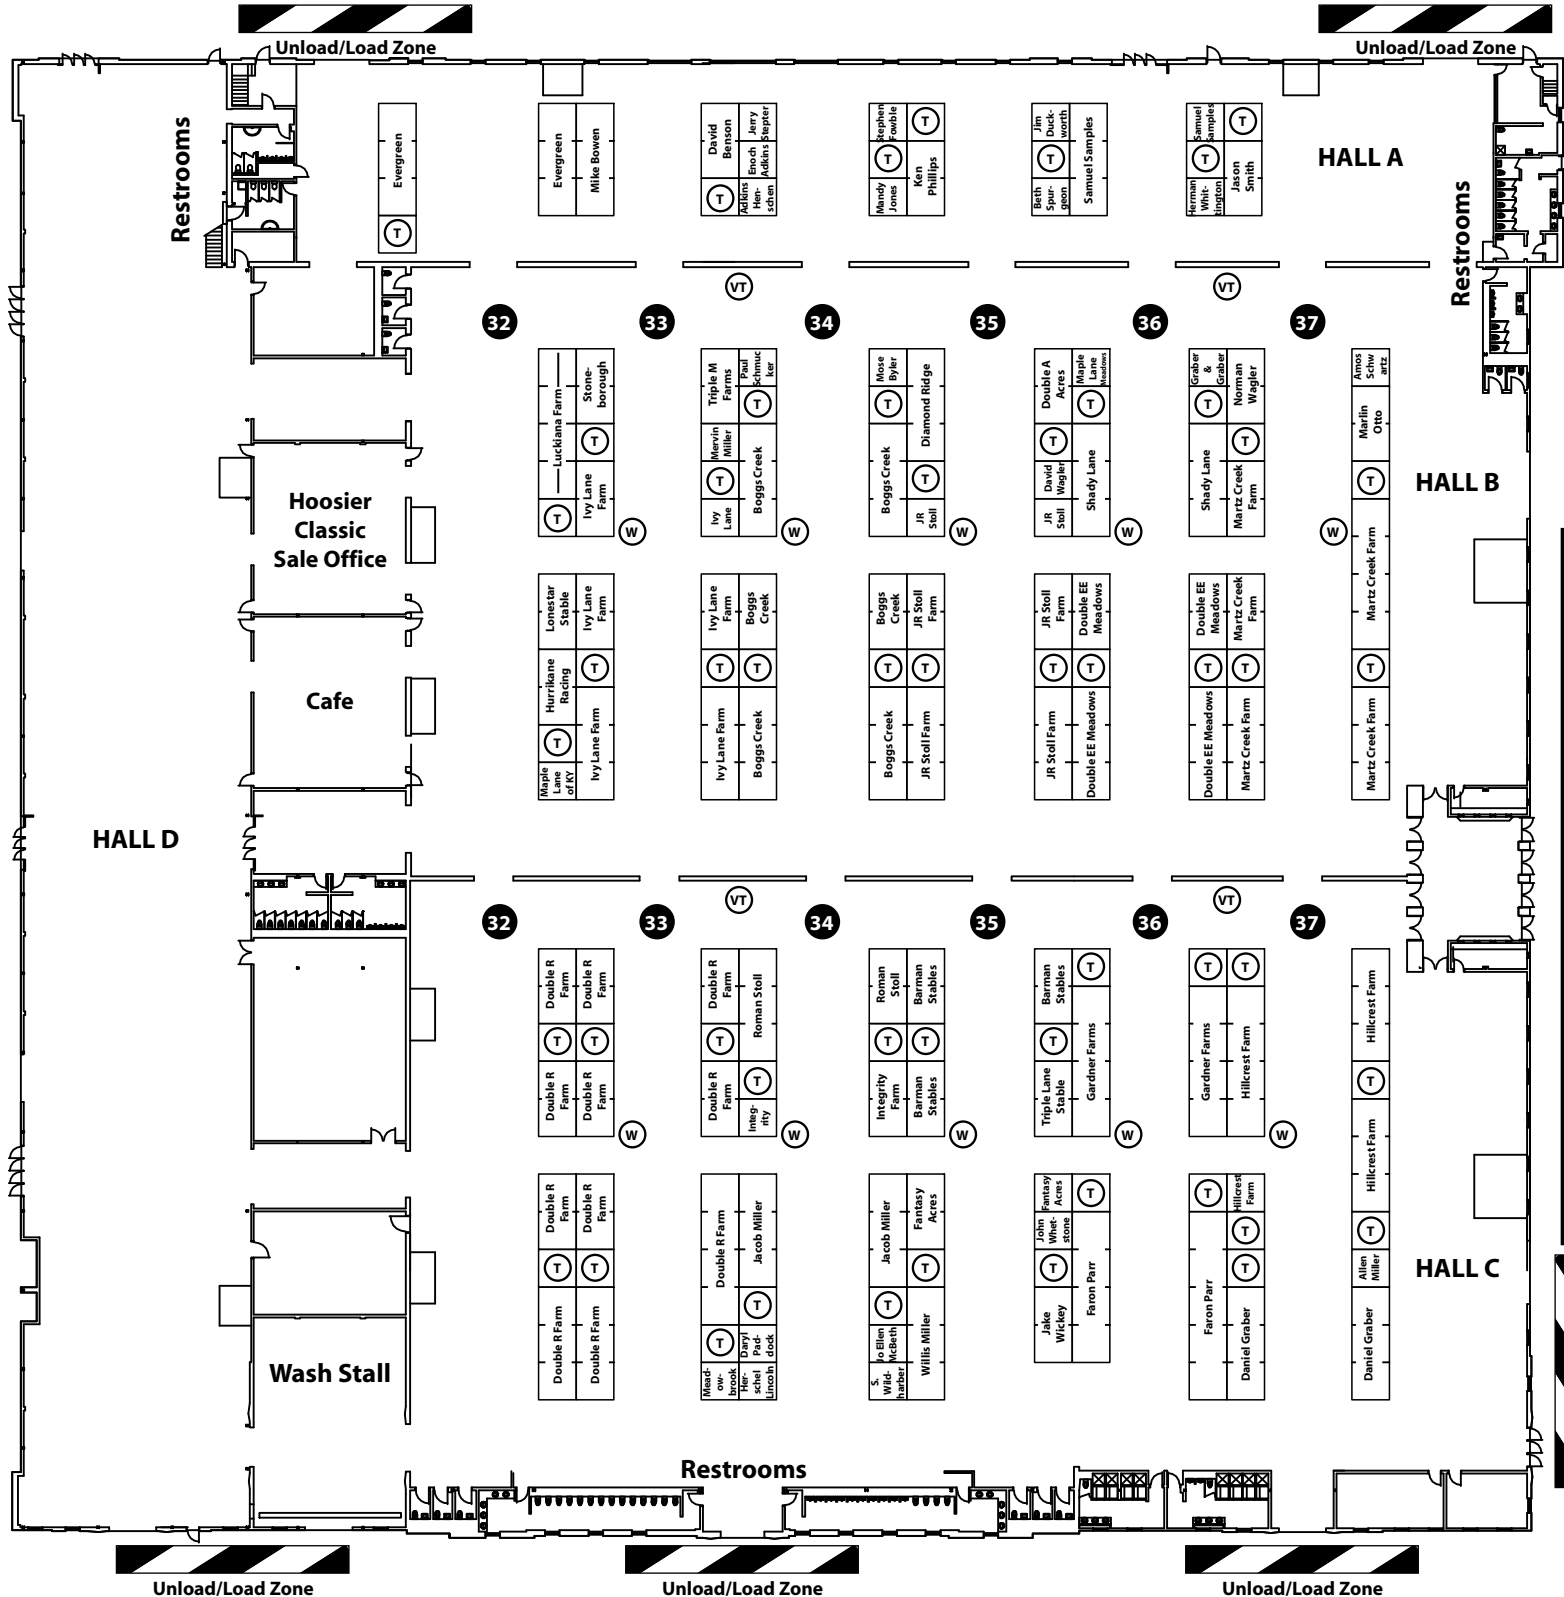

North ↑

← West Pavilion Walkway

T - Tack Stalls
W - Water Access
VT - Video Terminals

1 - Aisle Numbers
 - Unload/Load Zone

HALL D

HALL A

HALL B

HALL C

Unload/Load Zone

Unload/Load Zone

Unload/Load Zone

Unload/Load Zone

Unload/Load Zone

Unload/Load Zone

Restrooms

Restrooms

Restrooms

Hoosier Classic Sale Office

Cafe

Wash Stall

32

33

34

35

36

37

32

33

34

35

36

37